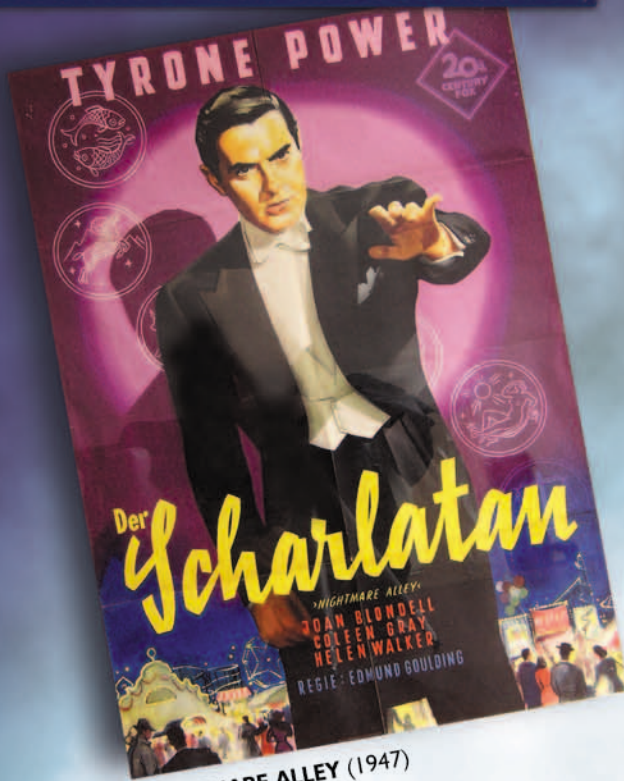

REACH FOR THE SKY (1956)
Argentine – 28" x 42"

WESTERN

THE LONE RANGER (1956)
German - 23" x 33"

LEFT HANDED GUN (1958)
Italian - 39" x 55" Art by Martinati

RIO BRAVO (1959)
German - 1960's reissue - 23" x 33" Art by Mascii

RIO BRAVO (1959)
German - 23" x 33"

Film Noir

NIGHTMARE ALLEY (1947)
German - 23" x 33"

THE NIGHT OF THE HUNTER (1955)
German - 23" x 33"

A WOMAN DESTROYED (1947) (U.S. title: Smash-Up: The Story of a Woman)
English - Quad - 30" x 40"