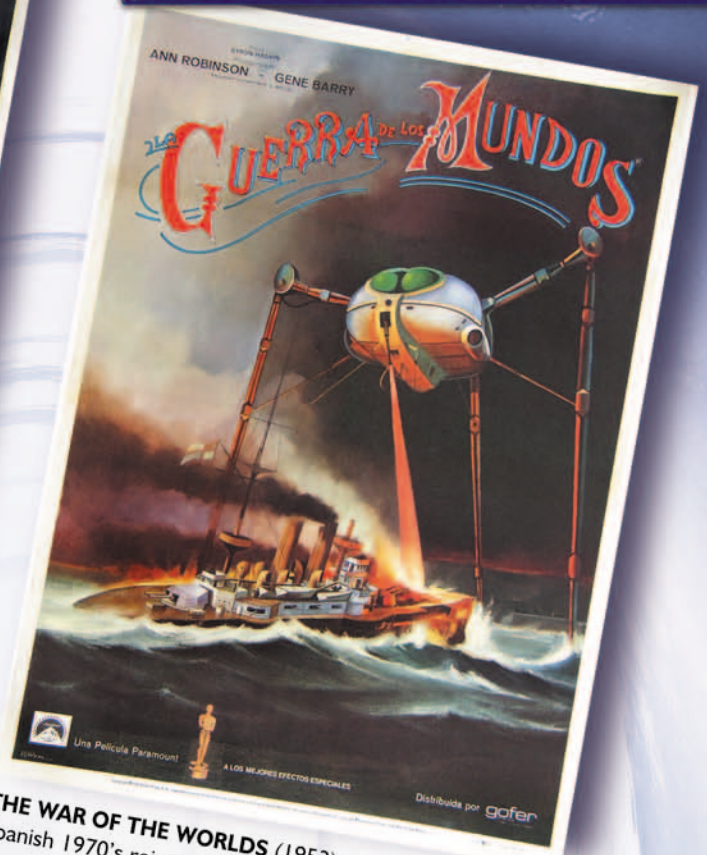

THE WAR OF THE WORLDS (1953)
Spanish 1970's reissue - 27" x 40"