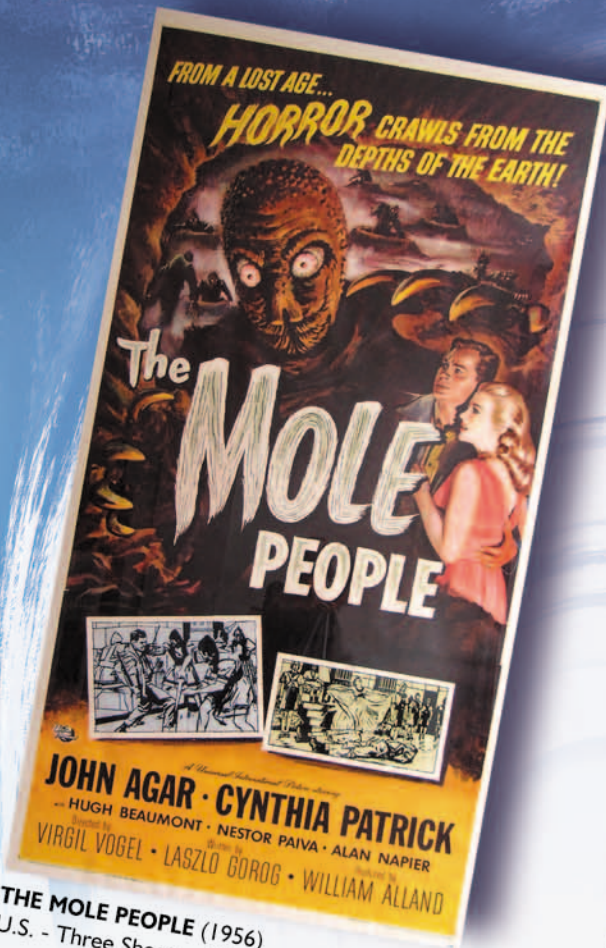

FIRST MEN IN THE MOON (1964)
 German - 33" x 46"

Sci-Fi/Horror

NOT OF THIS EARTH (1956)
U.S. - One Sheet - 27" x 41"

THE THING FROM ANOTHER WORLD (1951)
U.S. - One Sheet - 27" x 41"

TOBOR THE GREAT (1954)
U.S. - Insert - 14" x 36"

PLAN 9 FROM OUTER SPACE (1959)
U.S. - One Sheet - 27" x 41"

Sci-Fi/Horror

THE MOLE PEOPLE (1956)
U.S. - Three Sheet - 41" x 81"

THE UNINVITED (1944)
French - 47" x 63"

PLANET OF THE APES (1968)
French - 23" x 32"