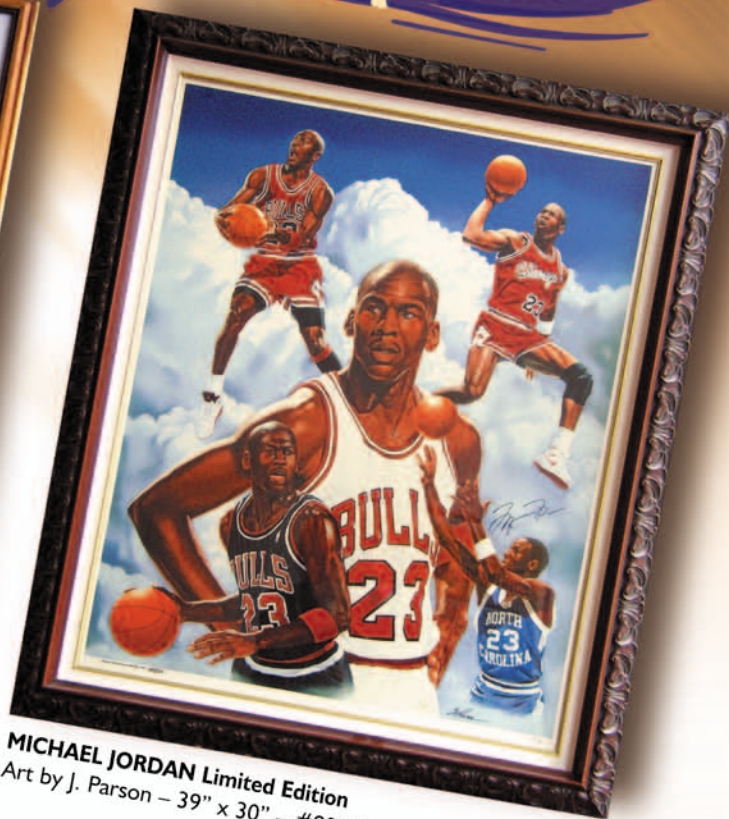

SUPERBOWL MVP JERSEY
Signed by 22 MVP players incl. Namath, Csonka – #16/18

BEN HOGAN Golf Lithograph
Masters of Augusta, signed by Ben Hogan – 21" x 29" – #849/975

Sports

MICKEY MANTLE HOMERUN Commemorative Print
Homerun No. 112 – 22" x 16" – #112/536