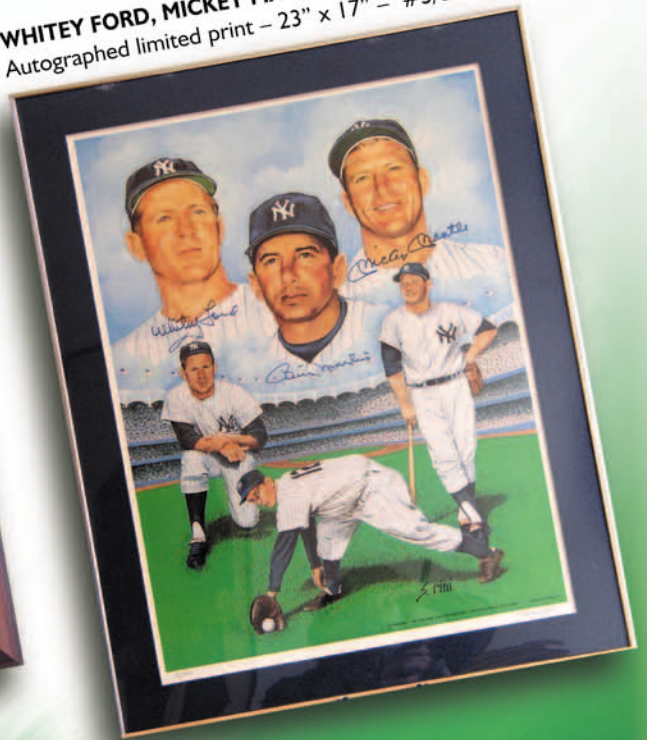

WHITE FORD, MICKEY MANTLE, BILLY MARTIN
Autographed limited print - 23" x 17" - #5/850