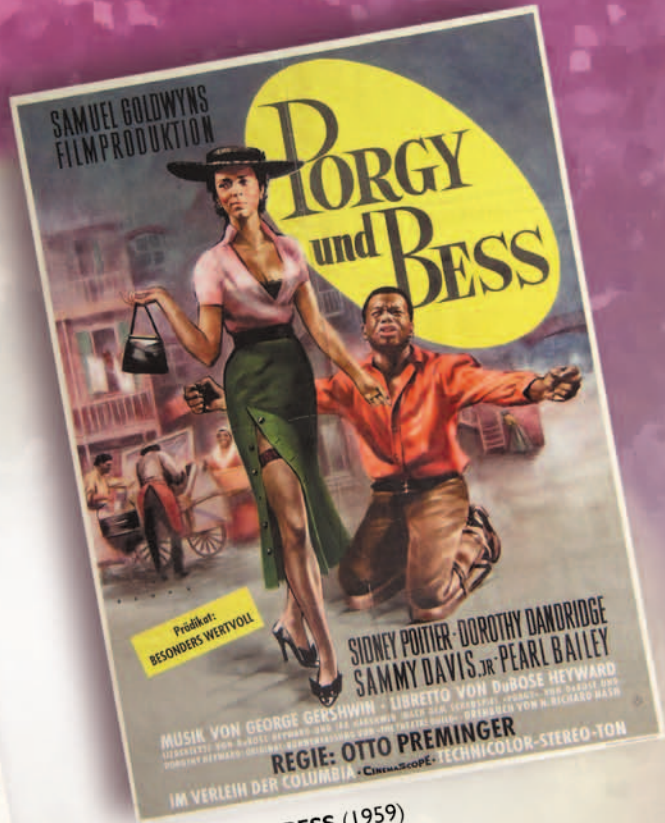

COME DANCE WITH ME! (1960)
French – 25" x 64"

PORGY AND BESS (1959)
German – 23" x 33"