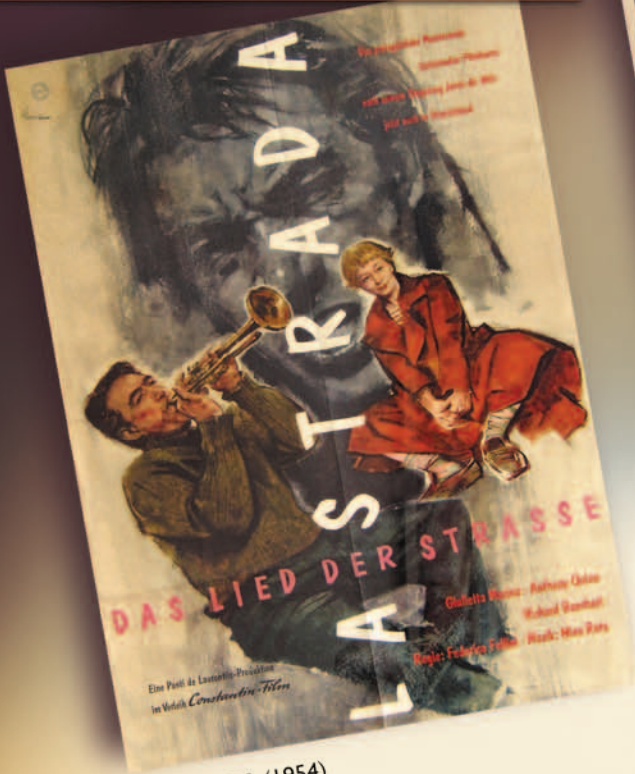

Foreign Films

LA STRADA (1954)
German – 23" x 33"