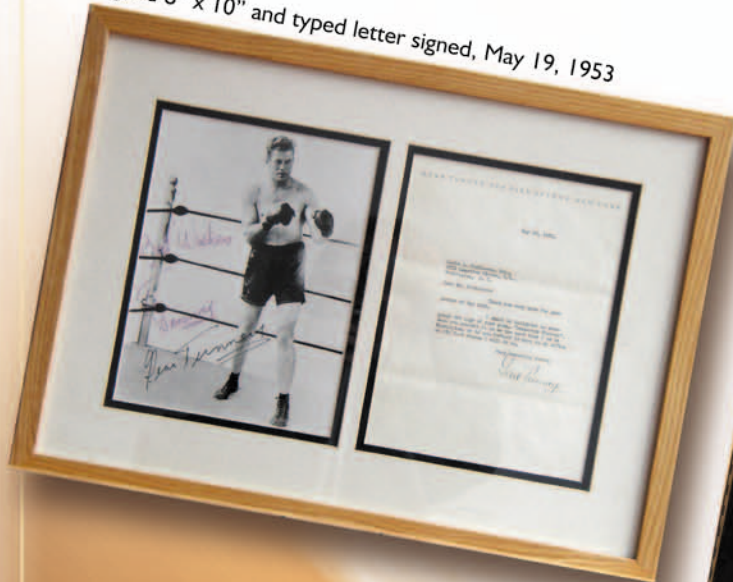

GENE TUNNEY

Signed 8" x 10" and typed letter signed, May 19, 1953