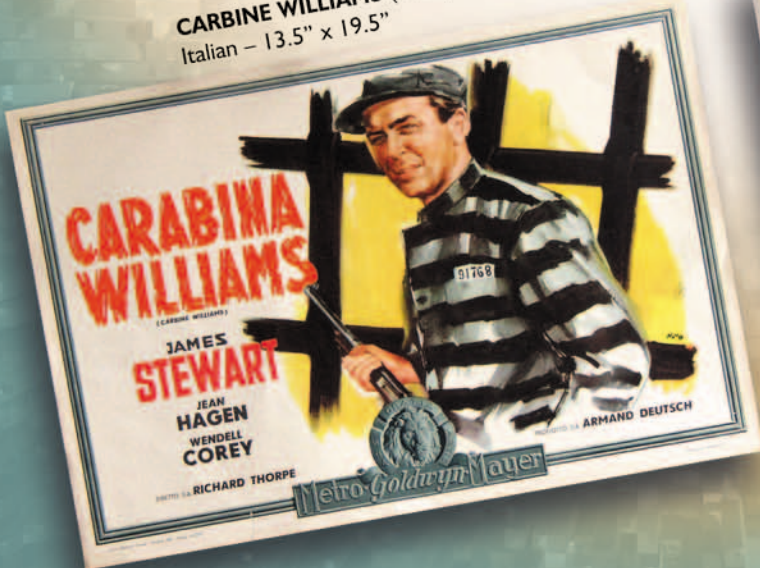

THE POSTMAN ALWAYS RINGS TWICE
Oil painting on board - 36" x 45" Art by Cesar Santander

Action/Suspense

THE GENERAL DIED AT DAWN (1936)
Argentine - 28" x 42"

BULLITT (1968)
Japanese - 20" x 29"

CARBINE WILLIAMS (1952)
Italian - 13.5" x 19.5"

TO CATCH A THIEF (1955)
German - 16" x 23"

Action/Suspense

FBI STORY (1959)
German - 23" x 33"

THE SPIRIT OF ST. LOUIS (1957)
German - 23" x 33"

THE MAN WHO KNEW TOO MUCH (1956)
German - 16" x 23"

THE MAN WHO KNEW TOO MUCH (1956)
German - 1959 reissue - 23" x 33"