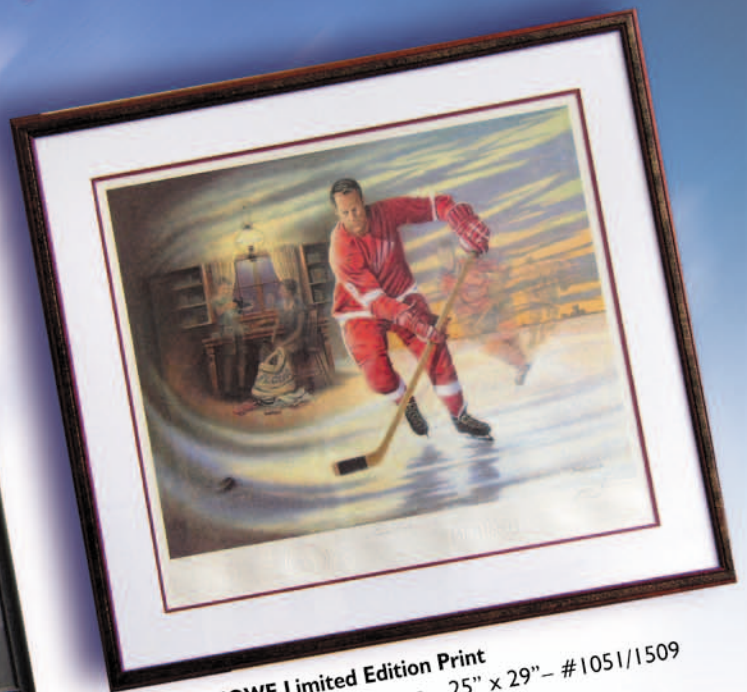

GORDIE HOWE Limited Edition Print
Signed by artist James Lambers – 25" x 29" – #1051/1509