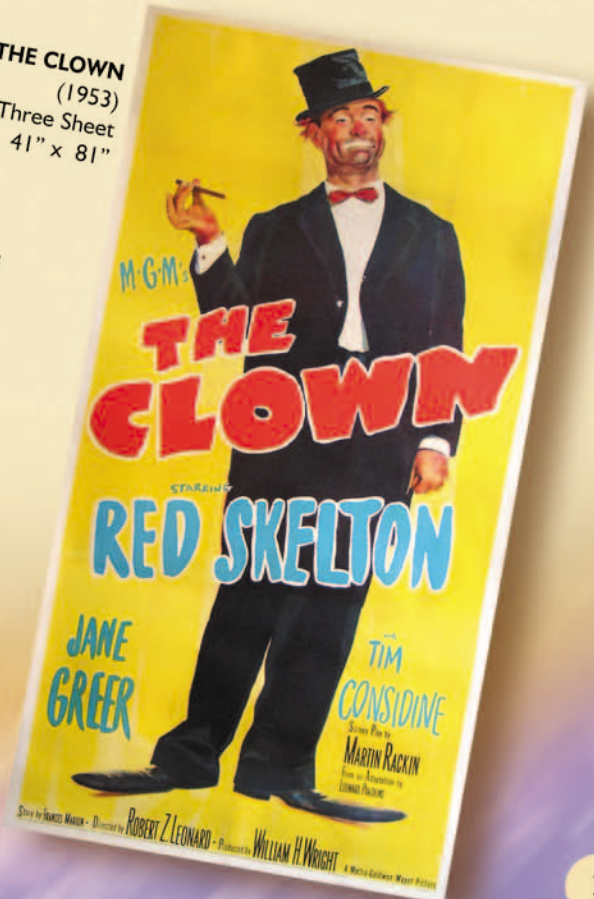

THE DEVIL'S BROTHER (1933)
 Italian - 1948 reissue - 13.5" x 19.5"

BROADWAY DANNY ROSE (1984)
 U.S. - Video poster - 30" x 72"
 THE COMEDY SENSATION OF THE YEAR
 NOW ON HOME VIDEO

Comedy

TOO MANY CROOKS (1958)
English - Three Sheet - 41" x 81"

GO WEST (1940)
Italian - 13.5" x 19.5" Art by Romini

THE LONG, LONG TRAILER (1954)
U.S. - Three Sheet
41" x 81"

THE CLOWN
(1953)
U.S. - Three Sheet
41" x 81"

Musical

ROCK! ROCK! ROCK! (1956)
Italian – 39" x 55" Art by Martinati