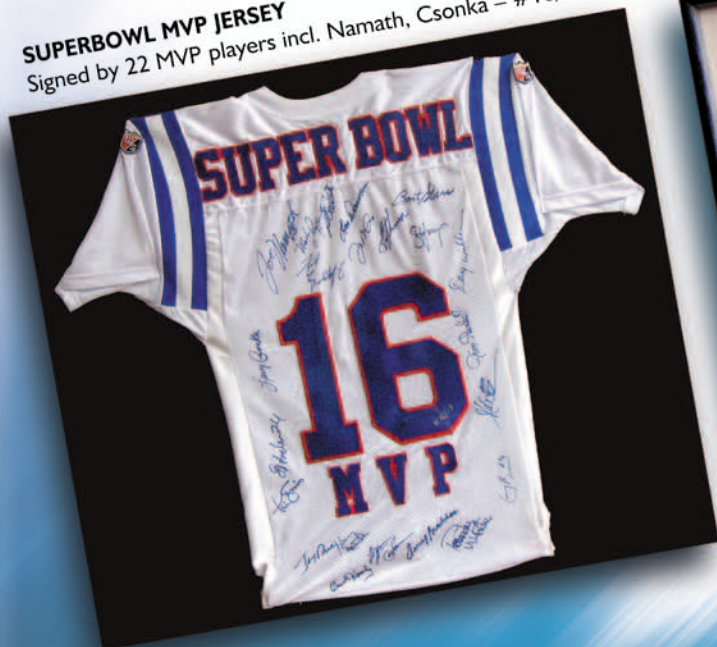

SUPERBOWL MVP JERSEY
Signed by 22 MVP players incl. Namath, Csonka – #16/18

BEN HOGAN Golf Lithograph
Masters of Augusta, signed by Ben Hogan – 21" x 29" – #849/975

Sports

MICKEY MANTLE HOMERUN Commemorative Print
Homerun No. 112 – 22" x 16" – #112/536